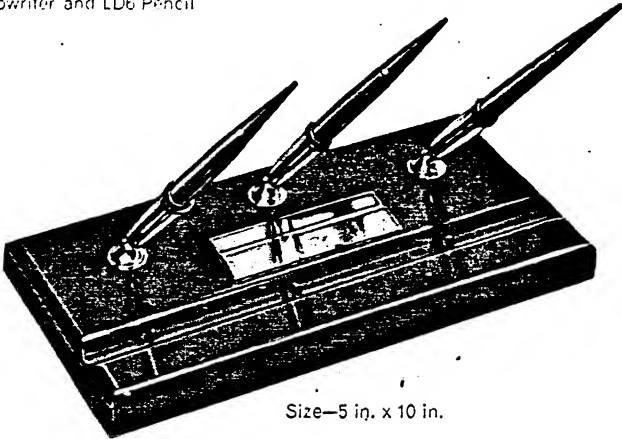

40J-3

Jet Crystal
With 92SD White Dot Pen,
RL4D Stratowriter and LD6 Pencil

$48.00

Size—5 in. x 10 in.

1-50G

Green Brazilian Onyx
With Two 92SD White Dot Pens

$50.00

With Other Combinations:
92SD and RL4D Stratowriter **$48.00**
92SD and LD6 Pencil **$45.50**
Two 55SD Sheaffer Pens **$41.00**
55SD Pen and LD6 Pencil **$41.00**